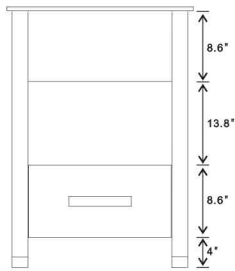

Model: 9001-24-SET

Top view

Front view

Back view

Side view

Front view

Side view

Back view

Side view

NOTE: SINK STYLE, SHAPE, FAUCET HOLES, CUTOUT ON TOP, VANITY MAY VARY FROM THE PICTURE ABOVE. INSTRUCTIONAL PURPOSE ONLY.