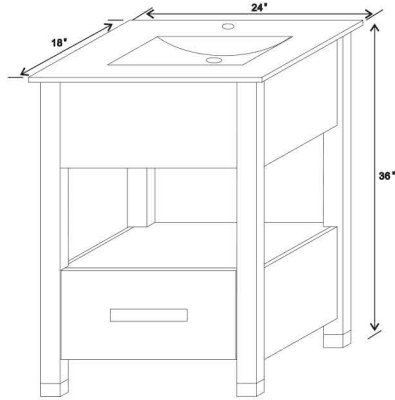

Model: 9001-24-SET

Top view

Front view

Back view

Side view

Front view

Side view

Back view

Side view

NOTE: SINK STYLE, SHAPE, FAUCET HOLES, CUTOUT ON TOP, VANITY MAY VARY FROM THE PICTURE ABOVE. INSTRUCTIONAL PURPOSE ONLY.