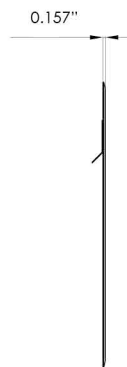

Model: 9001-24-SET

Top view

Front view

Back view

Side view

Front view

Side view

Back view

Side view

NOTE: SINK STYLE, SHAPE, FAUCET HOLES, CUTOUT ON TOP, VANITY MAY VARY FROM THE PICTURE ABOVE. INSTRUCTIONAL PURPOSE ONLY.