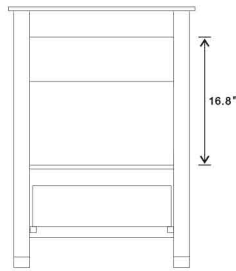

Model: 9001-24-SET

Top view

Front view

Back view

Side view

Front view

Side view

Back view

Side view

NOTE: SINK STYLE, SHAPE, FAUCET HOLES, CUTOUT ON TOP, VANITY MAY VARY FROM THE PICTURE ABOVE. INSTRUCTIONAL PURPOSE ONLY.