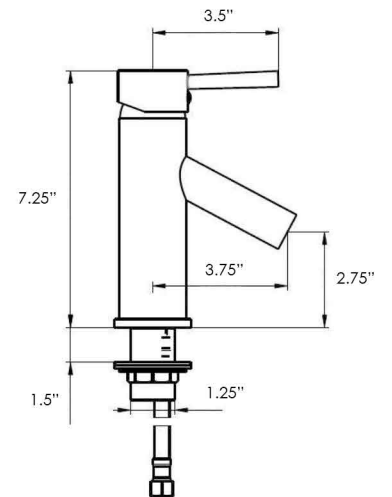

Model: 9001-24-SET

Top view

Front view

Back view

Side view

Front view

Side view

Back view

Side view

NOTE: SINK STYLE, SHAPE, FAUCET HOLES, CUTOUT ON TOP, VANITY MAY VARY FROM THE PICTURE ABOVE. INSTRUCTIONAL PURPOSE ONLY.