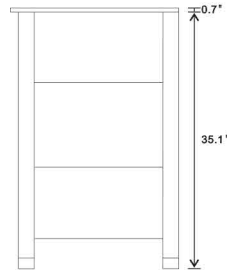

Model: 9001-24-SET

Top view

Front view

Back view

Side view

Front view

Side view

Back view

Side view

NOTE: SINK STYLE, SHAPE, FAUCET HOLES, CUTOUT ON TOP, VANITY MAY VARY FROM THE PICTURE ABOVE. INSTRUCTIONAL PURPOSE ONLY.