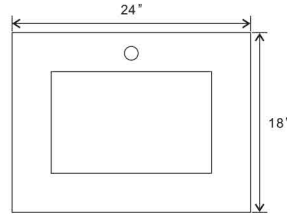

Model: 9001-24-SET

Top view

Front view

Back view

Side view

Front view

Side view

Back view

Side view

NOTE: SINK STYLE, SHAPE, FAUCET HOLES, CUTOUT ON TOP, VANITY MAY VARY FROM THE PICTURE ABOVE. INSTRUCTIONAL PURPOSE ONLY.